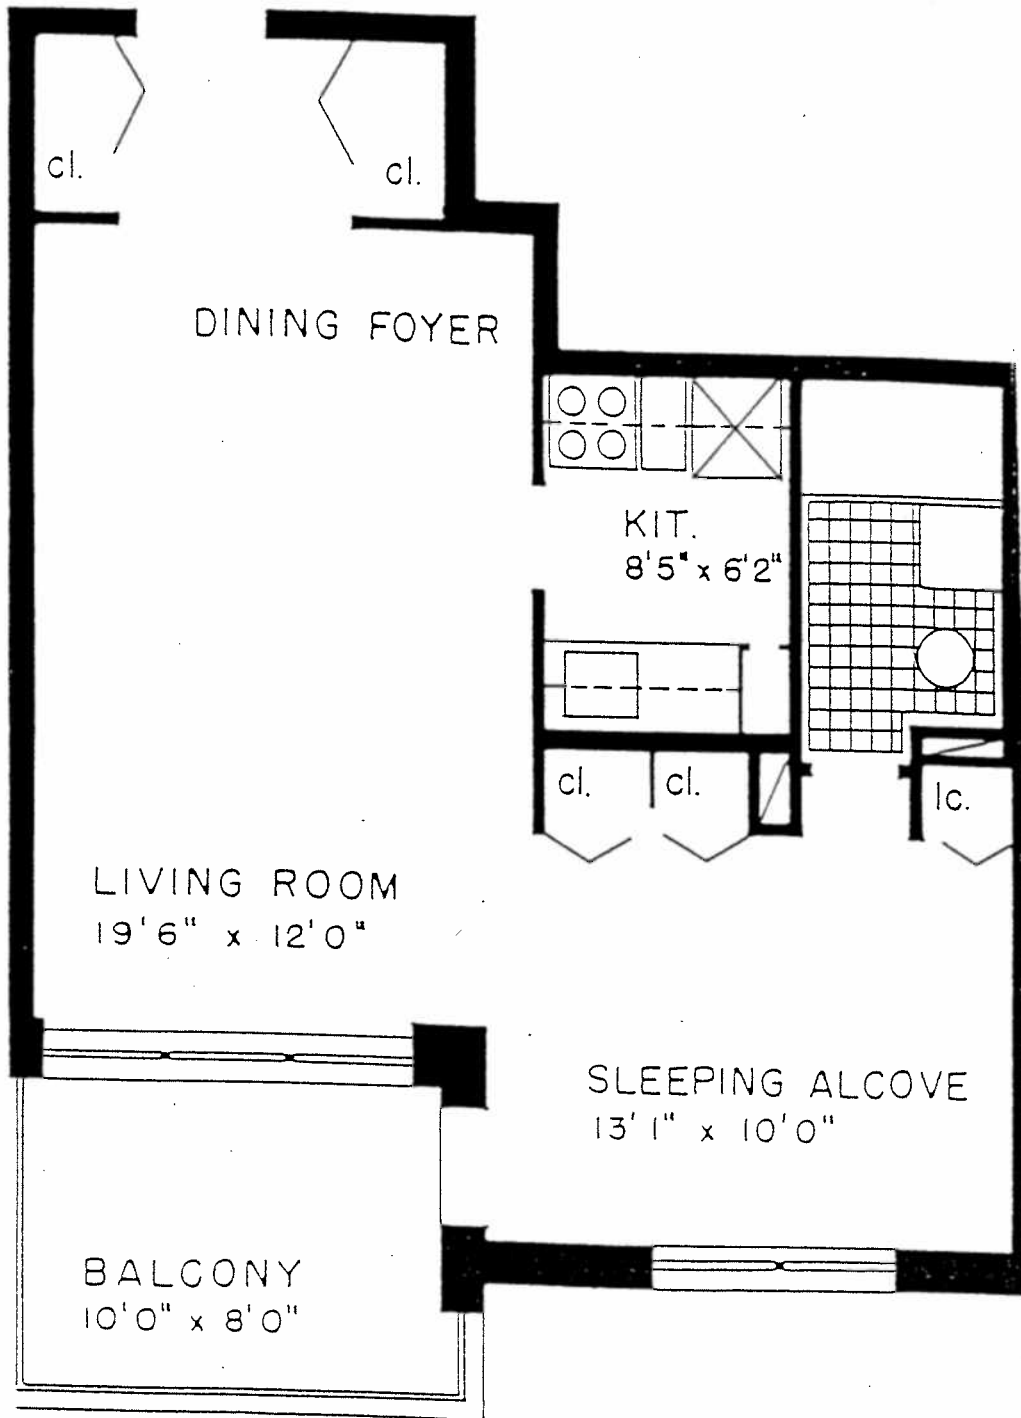

EXECUTIVE TOWERS AT LIDO
854/860 East Broadway, Long Beach
Category 1

Studio: Living Rm – Sleeping Alcove – Kitchen – Bath - Balcony

Apartment Designation

A0, Z0

Square Footage

530