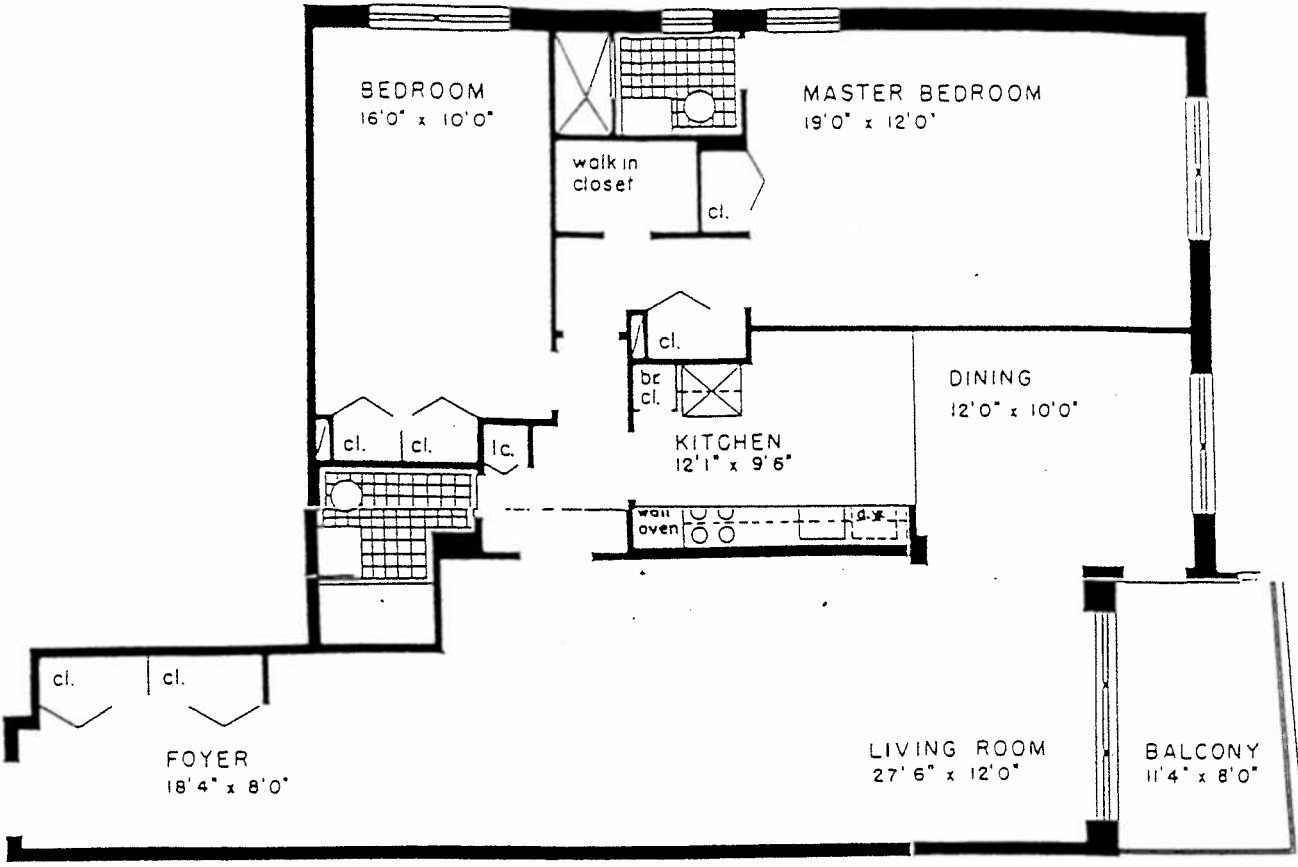

EXECUTIVE TOWERS AT LIDO
 854/860 East Broadway, Long Beach
 Category 9

2 Bedrooms: Entrance Foyer - Living Rm - Dining Rm - Eat in Kitchen - 2 Baths - Balcony - Ocean View

Apartment Designation

G4,H4
 P0,R0

Square Footage

1340
 1340